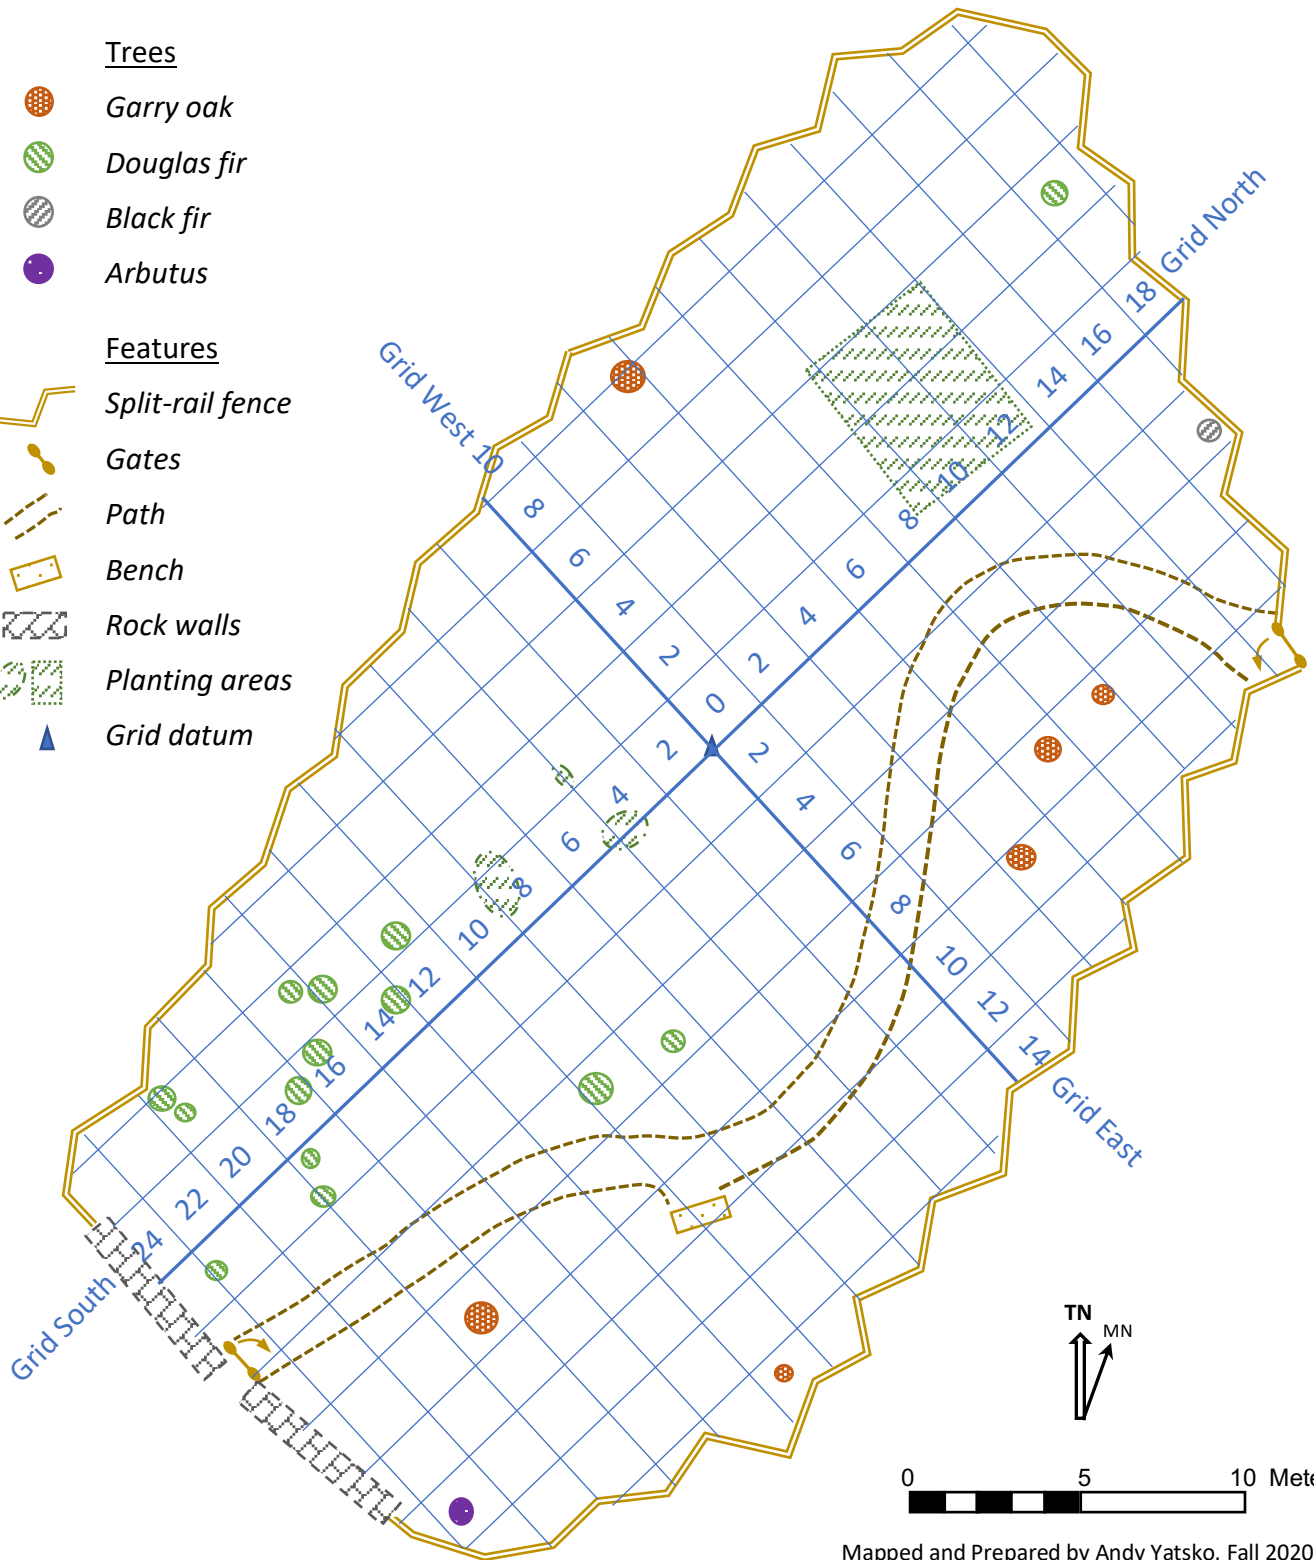

Scaled Map of MORALEA'S MEADOW

LEGEND

- Trees
-  Garry oak
-  Douglas fir
-  Black fir
-  Arbutus
- Features
-  Split-rail fence
-  Gates
-  Path
-  Bench
-  Rock walls
-  Planting areas
-  Grid datum

Mapped and Prepared by Andy Yatsko, Fall 2020